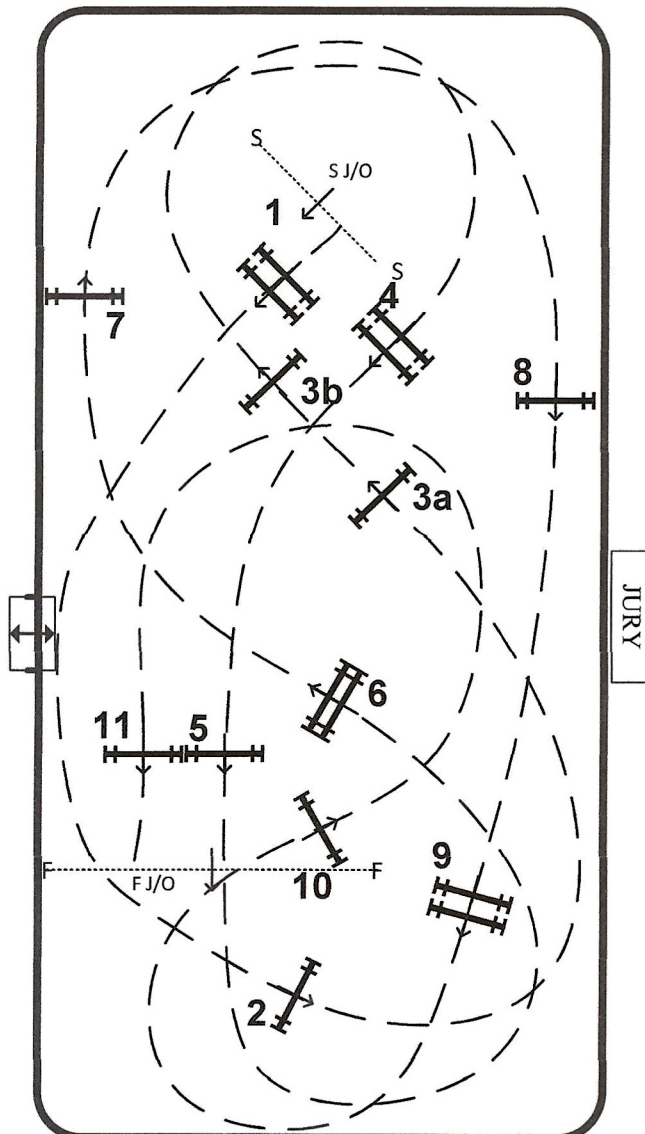

Beverly Spring Classic

Class:

- 157 Jumper .65m Open Table II
- 155 \$500 Jumper .65m CLASSIC JR/AM - II2b
- 257 Jumper .80m Open Table II
- 255 \$650 Jumper .85m CLASSIC JR/AM - II2b
- 357 Jumper .90m Open Table II
- 355 \$750 Jumper .95m CLASSIC JR/AM- II2a/b
- 300 Beverly JR/Adult Jumper Seat Equitation - 2'9"
- 452 Jumper 1.0m Open - II
- 456 Jumper 1.0m JR/AM – II
- 803 \$850 Jumper 1.0m Take2TB CLASSIC - II2b
- 455 \$950 Jumper 1.05m CLASSIC JR/AM - II2a/b
- 552 Jumper 1.10m Open - II
- 556 Jumper 1.10m JR/AM – II
- 655 \$1500 Jumper 1.15m WIHS/NAL JR/AM - II2a/b

Sunday, 24th May 2026

Class Specifications

Table: **II/ II a/b**

Format: Clean Round / Jump off
now or later

Height:

Speed: 325 m/min

Length: 435 m

Time Allowed: **81 sec**

Time Limit: 162 sec

1st Round: **1-11**

Efforts: 12

Closed Efforts:

Options:

Jump-Off:

1-2-3A-3B-8-9-10-11

Length: 280 m